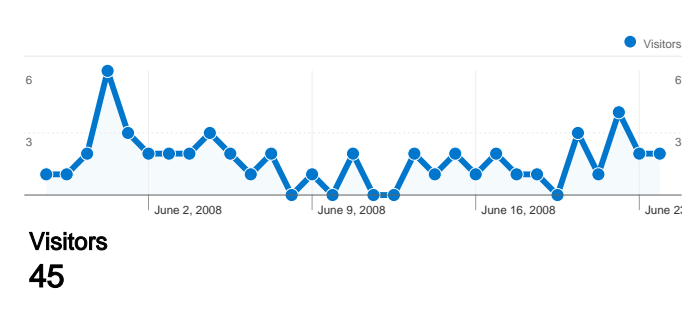

## Site Usage

**59 Visits**

**30.51% Bounce Rate**

**225 Pageviews**

**00:02:34 Avg. Time on Site**

**3.81 Pages/Visit**

**74.58% % New Visits**

## Visitors Overview

All traffic sources sent a total of 59 visits

 55.93% Direct Traffic

 22.03% Referring Sites

 22.03% Search Engines

**59 visits came from 7 countries/territories**

Site Usage

<b>Visits</b> <b>59</b> % of Site Total: 100.00%	<b>Pages/Visit</b> <b>3.81</b> Site Avg: 3.81 (0.00%)	<b>Avg. Time on Site</b> <b>00:02:34</b> Site Avg: 00:02:34 (0.00%)	<b>% New Visits</b> <b>74.58%</b> Site Avg: 74.58% (0.00%)	<b>Bounce Rate</b> <b>30.51%</b> Site Avg: 30.51% (0.00%)	
Country/Territory	Visits	Pages/Visit	Avg. Time on Site	% New Visits	Bounce Rate
United States	52	3.83	00:02:51	71.15%	32.69%
Italy	2	2.50	00:00:41	100.00%	50.00%
Puerto Rico	1	2.00	00:00:12	100.00%	0.00%
South Korea	1	5.00	00:00:27	100.00%	0.00%
United Kingdom	1	4.00	00:00:29	100.00%	0.00%
Brazil	1	3.00	00:00:19	100.00%	0.00%
Serbia	1	7.00	00:01:08	100.00%	0.00%