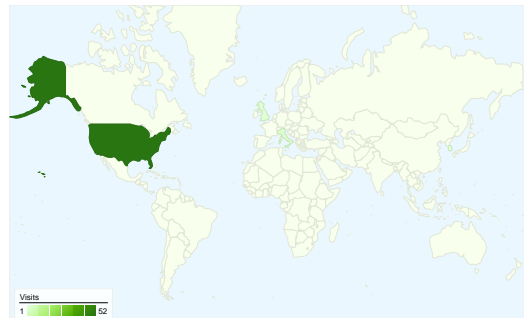

## Visitors Overview

## Traffic Sources Overview

All traffic sources sent a total of 59 visits

 55.93% Direct Traffic

 22.03% Referring Sites

 22.03% Search Engines

**59 visits came from 7 countries/territories**

Site Usage

<b>Visits</b> <b>59</b> % of Site Total: 100.00%	<b>Pages/Visit</b> <b>3.81</b> Site Avg: 3.81 (0.00%)	<b>Avg. Time on Site</b> <b>00:02:34</b> Site Avg: 00:02:34 (0.00%)	<b>% New Visits</b> <b>74.58%</b> Site Avg: 74.58% (0.00%)	<b>Bounce Rate</b> <b>30.51%</b> Site Avg: 30.51% (0.00%)	
Country/Territory	Visits	Pages/Visit	Avg. Time on Site	% New Visits	Bounce Rate
United States	52	3.83	00:02:51	71.15%	32.69%
Italy	2	2.50	00:00:41	100.00%	50.00%
Puerto Rico	1	2.00	00:00:12	100.00%	0.00%
South Korea	1	5.00	00:00:27	100.00%	0.00%
United Kingdom	1	4.00	00:00:29	100.00%	0.00%
Brazil	1	3.00	00:00:19	100.00%	0.00%
Serbia	1	7.00	00:01:08	100.00%	0.00%