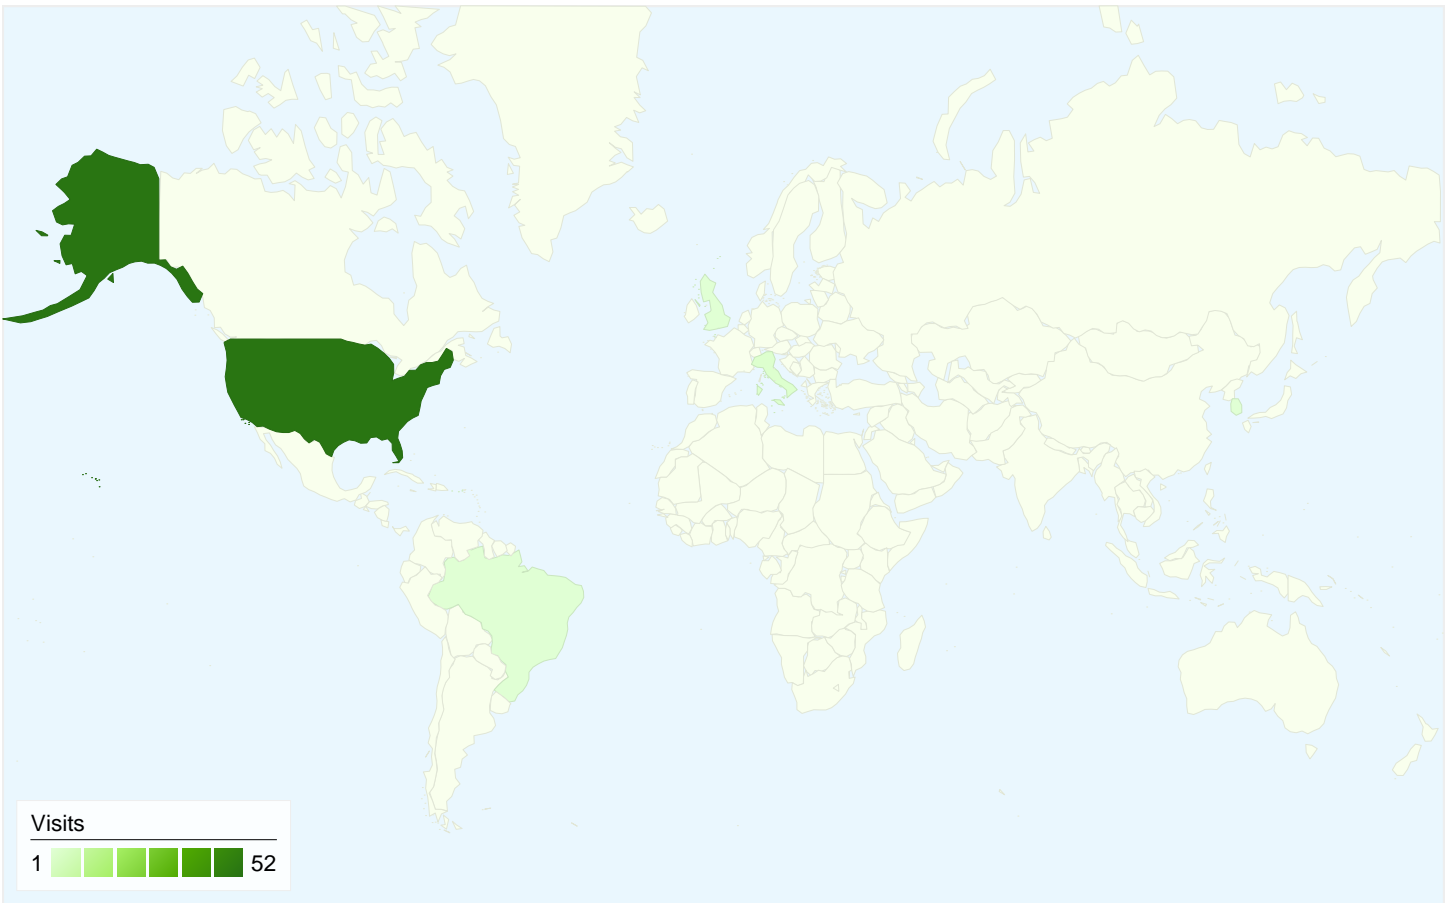

## Traffic Sources Overview

All traffic sources sent a total of 59 visits

 55.93% Direct Traffic

 22.03% Referring Sites

 22.03% Search Engines

**59 visits came from 7 countries/territories**

Site Usage

<b>Visits</b> <b>59</b> % of Site Total: 100.00%	<b>Pages/Visit</b> <b>3.81</b> Site Avg: 3.81 (0.00%)	<b>Avg. Time on Site</b> <b>00:02:34</b> Site Avg: 00:02:34 (0.00%)	<b>% New Visits</b> <b>74.58%</b> Site Avg: 74.58% (0.00%)	<b>Bounce Rate</b> <b>30.51%</b> Site Avg: 30.51% (0.00%)	
Country/Territory	Visits	Pages/Visit	Avg. Time on Site	% New Visits	Bounce Rate
United States	52	3.83	00:02:51	71.15%	32.69%
Italy	2	2.50	00:00:41	100.00%	50.00%
Puerto Rico	1	2.00	00:00:12	100.00%	0.00%
South Korea	1	5.00	00:00:27	100.00%	0.00%
United Kingdom	1	4.00	00:00:29	100.00%	0.00%
Brazil	1	3.00	00:00:19	100.00%	0.00%
Serbia	1	7.00	00:01:08	100.00%	0.00%