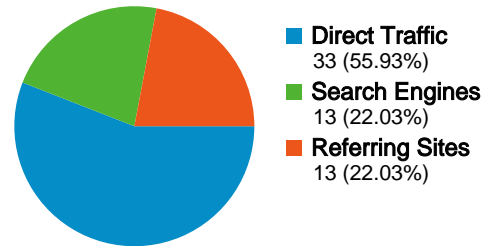

## 45 people visited this site

**59** Visits

**45** Absolute Unique Visitors

**225** Pageviews

**3.81** Average Pageviews

**00:02:34** Time on Site

**30.51%** Bounce Rate

**74.58%** New Visits

## Technical Profile

Browser	Visits	% visits	Connection Speed	Visits	% visits
Internet Explorer	34	57.63%	DSL	27	45.76%
Firefox	19	32.20%	Cable	19	32.20%
Safari	5	8.47%	Unknown	9	15.25%
Opera	1	1.69%	Dialup	3	5.08%
			T1	1	1.69%

All traffic sources sent a total of 59 visits

 55.93% Direct Traffic

 22.03% Referring Sites

 22.03% Search Engines