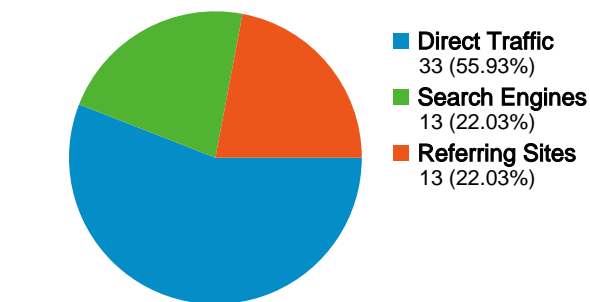

Traffic Sources Overview

Content Overview

Pages	Pageviews	% Pageviews
/	45	20.00%
/portfolio.php	35	15.56%
/home.php	29	12.89%
/projects.php	26	11.56%
/crashpads.php	20	8.89%